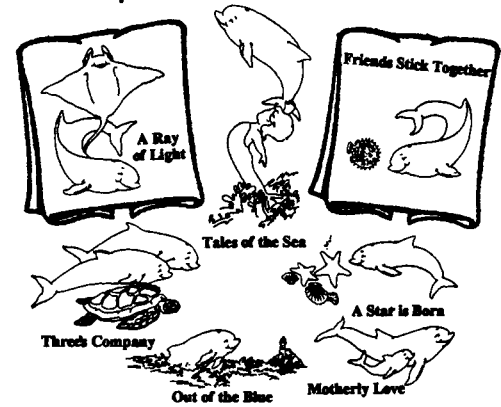

TEA TOWELS/KITCHEN DECOR Category BLUE

SUNBONNET - MOTHER & DAUGHTER, TOO 3948

APPLES GALORE - 3953

Le Chef - 3959

BONNIE BONNET TOO - 3989

MONKEY BUSINESS - 3990

Dolphins & Friends - 3992

Java Break 3997

Wine Country 3998

Vegetable Motifs 9194

Down Mexico Way Motifs 9475

Love in Bloom, Animals 9773